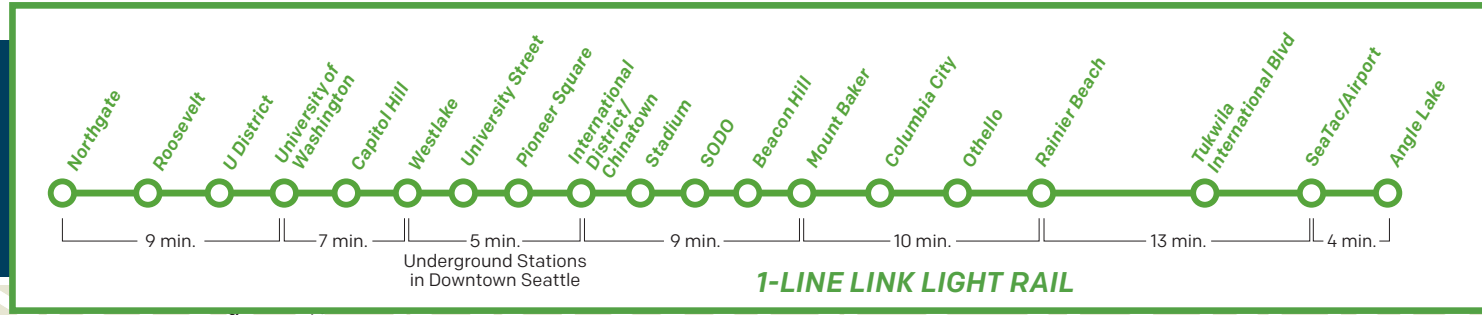

DOWNTOWN SEATTLE WALKING MAP

DOWNTOWN ACCOMMODATIONS

- | | |
|--|---|
| 1 The Alexis Royal Sonesta Hotel Seattle | 35 Hyatt at Olive 8 |
| 2 Arctic Club Hotel | 36 Hyatt House Seattle/Downtown |
| 3 Astra Hotel Seattle | 37 Hyatt Place Seattle/Downtown |
| 4 Belltown Inn | 38 Hyatt Regency Seattle |
| 5 Best Western Plus Pioneer Square Hotel Downtown | 39 Inn at the Market |
| 6 The Charter Hotel Seattle, Curio Collection by Hilton | 40 The Inn at Virginia Mason |
| 7 citizenM Seattle Pioneer Square | 41 The Inn at the WAC |
| 8 citizenM Seattle South Lake Union | 42 Kimpton Hotel Monaco Seattle |
| 9 Courtyard Seattle Downtown/Lake Union | 43 Kimpton Hotel Vintage Seattle |
| 10 Courtyard Seattle Downtown/Pioneer Square | 44 Kimpton Palladian Hotel |
| 11 Crowne Plaza Seattle-Downtown | 45 Kings Inn |
| 12 The Edgewater Hotel | 46 La Quinta Inn and Suites by Wyndham Seattle Downtown |
| 13 Embassy Suites by Hilton Seattle Downtown Pioneer Square | 47 Level Hotels & Furnished Suites - South Lake Union |
| 14 EVEN Hotel Seattle Downtown - Lake Union | 48 LOTTE Hotel Seattle |
| 15 Executive Hotel Pacific | 49 The Maxwell Hotel |
| 16 Fairfield Inn & Suites Seattle Downtown/Seattle Center | 50 Mayflower Park Hotel |
| 17 Fairmont Olympic Hotel | 51 The Mediterranean Inn |
| 18 Four Points by Sheraton Downtown Seattle Center | 52 The Moore Hotel |
| 19 Four Seasons Hotel Seattle | 53 Moxy Seattle Downtown |
| 20 Grand Hyatt Seattle | 54 PaliHotel Seattle |
| 21 Hampton Inn & Suites Seattle - Downtown | 55 Pan Pacific Seattle |
| 22 Hilton Garden Inn Seattle Downtown | 56 Paramount Hotel Seattle |
| 23 Hilton Motif Seattle | 57 Renaissance Seattle Hotel |
| 24 Hilton Seattle | 58 Residence Inn Seattle Downtown/Convention Center |
| 25 Holiday Inn Seattle Downtown - Lake Union | 59 Residence Inn Seattle Downtown/Lake Union |
| 26 Homewood Suites by Hilton Seattle Convention Center Pike Street | 60 Seattle Marriott Waterfront |
| 27 Homewood Suites by Hilton Seattle Downtown | 61 Sheraton Grand Seattle |
| 28 Hotel 1000, LXR Hotels & Resorts | 62 Silver Cloud Hotel Seattle - Broadway |
| 29 Hotel Andra Seattle - MGallery Hotel Collection | 63 Silver Cloud Hotel Seattle - Lake Union |
| 30 Hotel FIVE | 64 Silver Cloud Hotel - Seattle Stadium |
| 31 Hotel Max | 65 The Sound Hotel Seattle Belltown |
| 32 Hotel Sorrento | 66 SpringHill Suites Seattle Downtown/South Lake Union |
| 33 Hotel Theodore | 67 The State Hotel |
| 34 Hotel Westland (opening in 2024) | 68 Staybridge Suites Seattle Downtown - Lake Union |
| | 69 Thompson Seattle |
| | 70 Travelodge Seattle By The Space Needle |
| | 71 W Seattle |
| | 72 Warwick Seattle |
| | 73 The Westin Seattle |