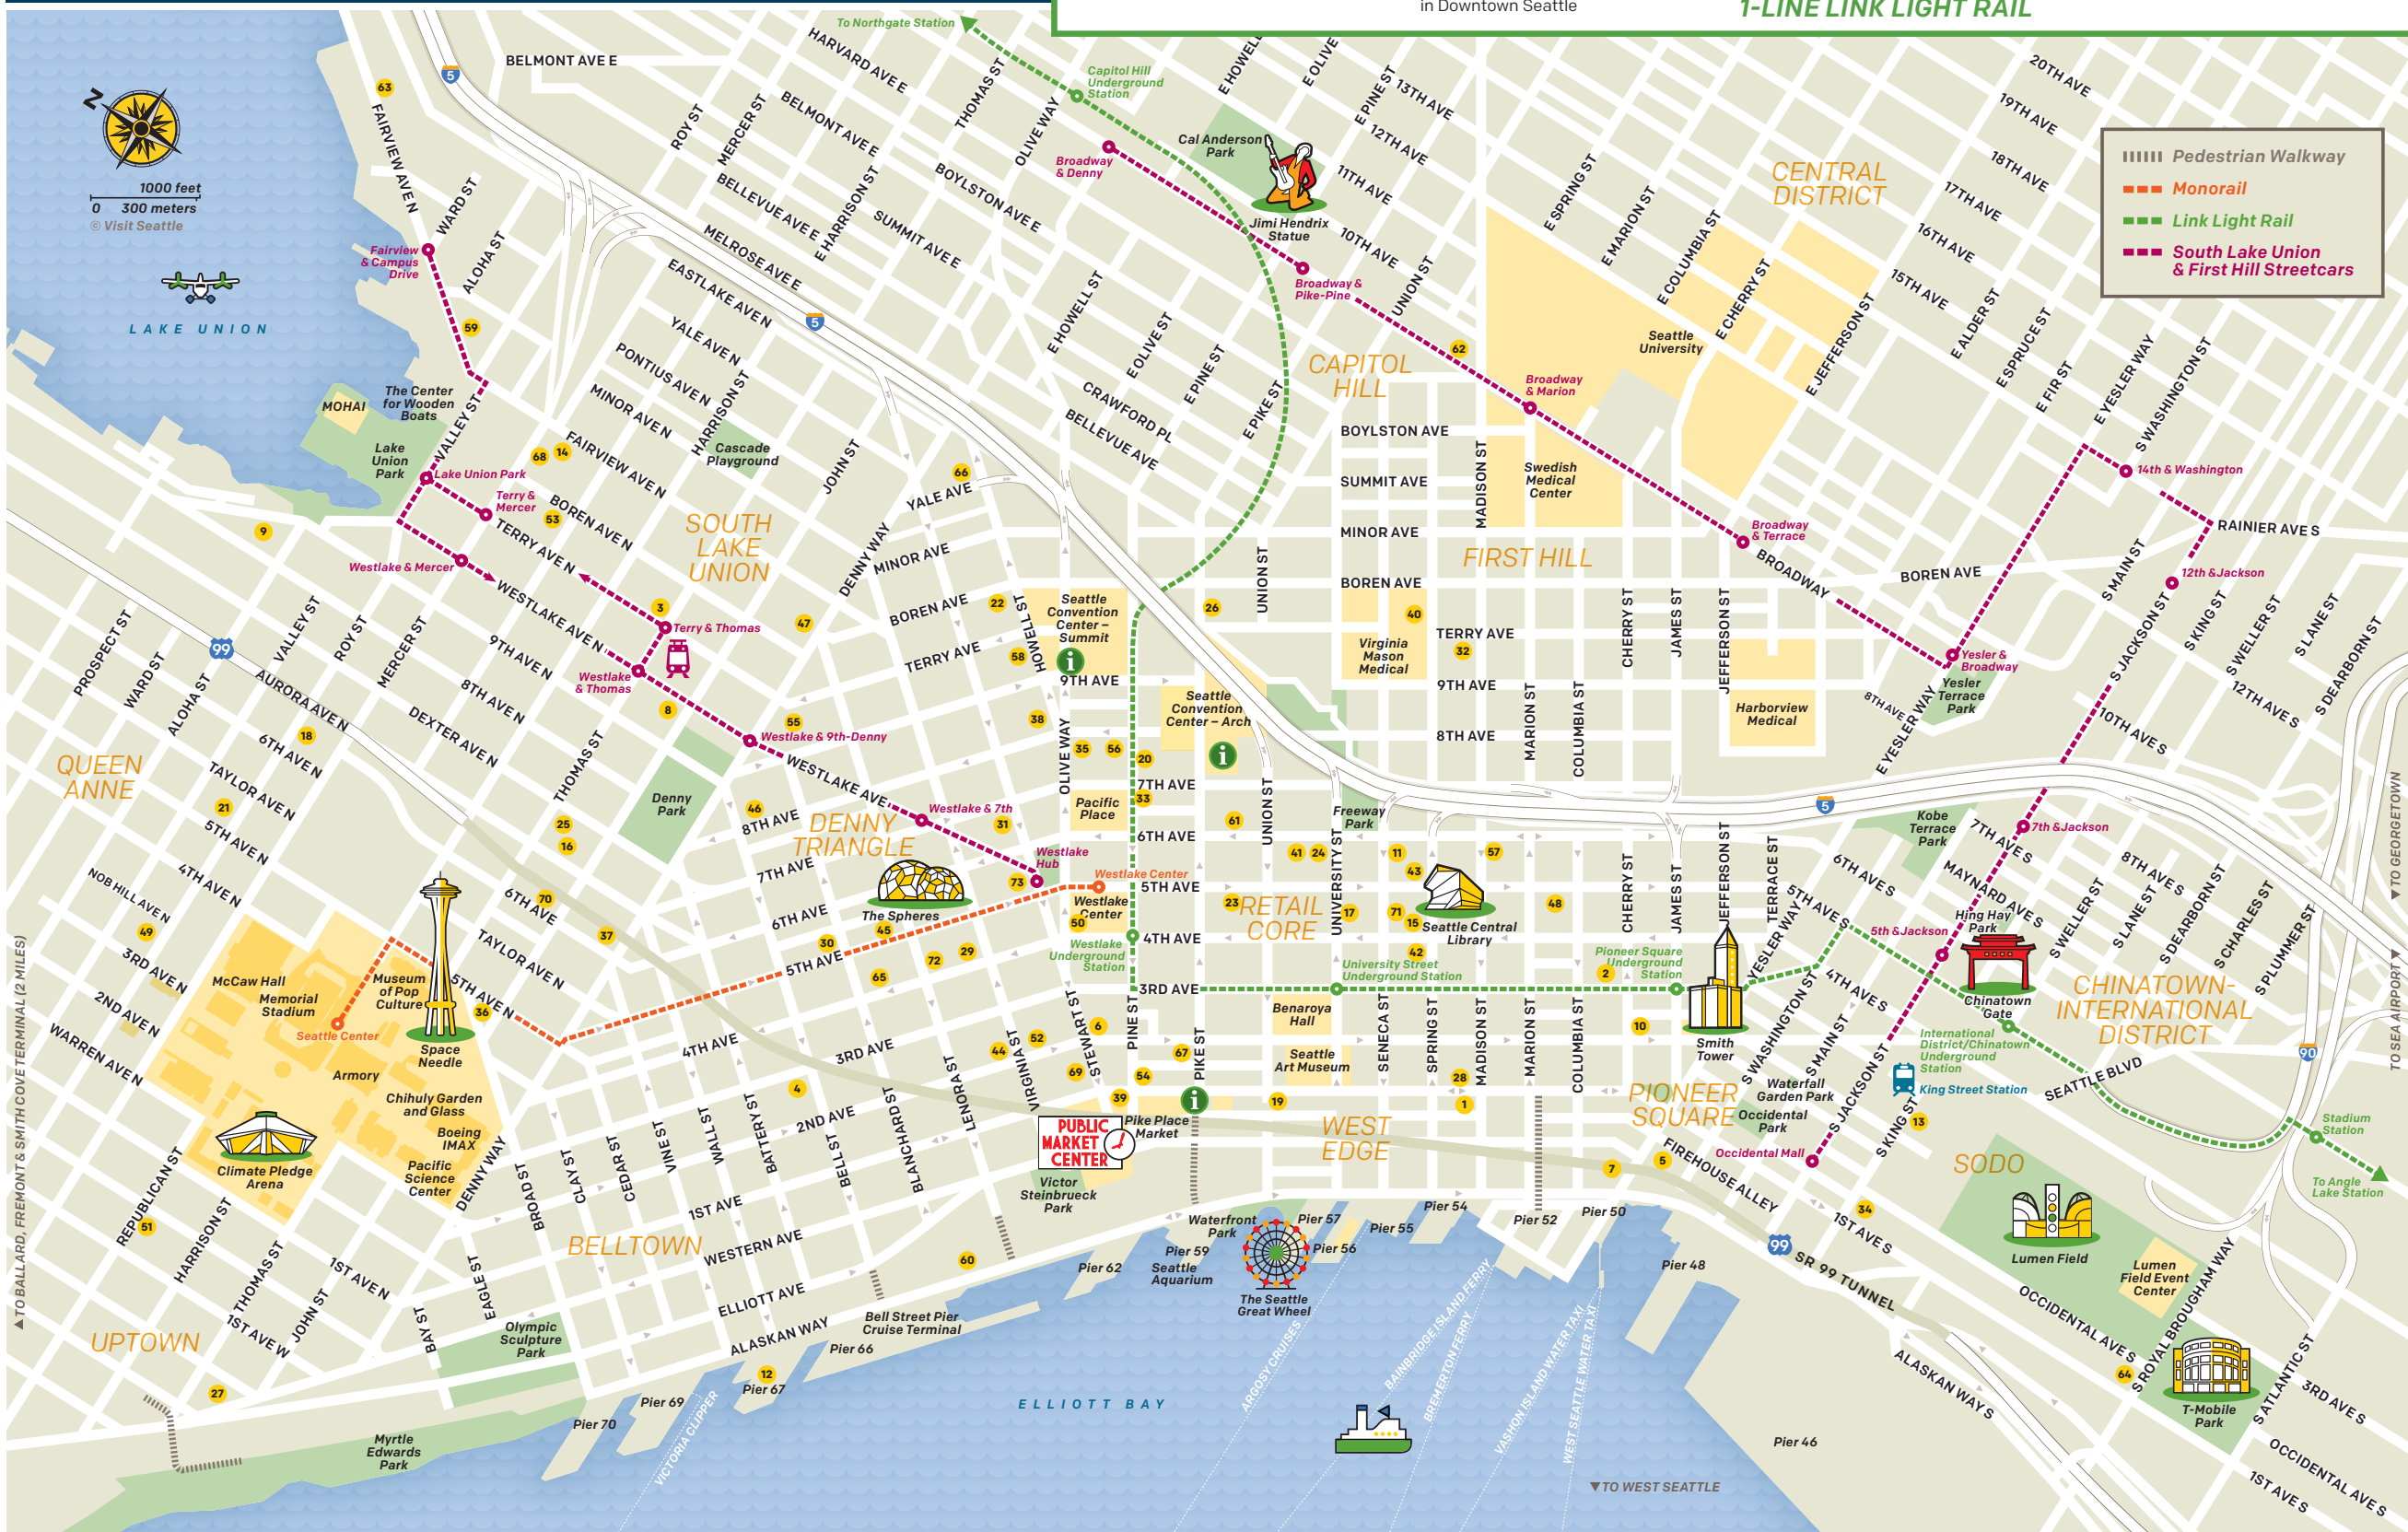

DOWNTOWN SEATTLE WALKING MAP

DOWNTOWN ACCOMMODATIONS

- | | |
|--|---|
| 1 The Alexis Royal Sonesta Hotel Seattle | 35 Hyatt at Olive 8 |
| 2 Arctic Club Hotel | 36 Hyatt House Seattle/Downtown |
| 3 Astra Hotel Seattle | 37 Hyatt Place Seattle/Downtown |
| 4 Belltown Inn | 38 Hyatt Regency Seattle |
| 5 Best Western Plus Pioneer Square Hotel Downtown | 39 Inn at the Market |
| 6 The Charter Hotel Seattle, Curio Collection by Hilton | 40 The Inn at Virginia Mason |
| 7 citizenM Seattle Pioneer Square | 41 The Inn at the WAC |
| 8 citizenM Seattle South Lake Union | 42 Kimpton Hotel Monaco Seattle |
| 9 Courtyard Seattle Downtown/Lake Union | 43 Kimpton Hotel Vintage Seattle |
| 10 Courtyard Seattle Downtown/Pioneer Square | 44 Kimpton Palladian Hotel |
| 11 Crowne Plaza Seattle-Downtown | 45 Kings Inn |
| 12 The Edgewater Hotel | 46 La Quinta Inn and Suites by Wyndham Seattle Downtown |
| 13 Embassy Suites by Hilton Seattle Downtown Pioneer Square | 47 Level Hotels & Furnished Suites - South Lake Union |
| 14 EVEN Hotel Seattle Downtown - Lake Union | 48 LOTTE Hotel Seattle |
| 15 Executive Hotel Pacific | 49 The Maxwell Hotel |
| 16 Fairfield Inn & Suites Seattle Downtown/Seattle Center | 50 Mayflower Park Hotel |
| 17 Fairmont Olympic Hotel | 51 The Mediterranean Inn |
| 18 Four Points by Sheraton Downtown Seattle Center | 52 The Moore Hotel |
| 19 Four Seasons Hotel Seattle | 53 Moxy Seattle Downtown |
| 20 Grand Hyatt Seattle | 54 PaliHotel Seattle |
| 21 Hampton Inn & Suites Seattle - Downtown | 55 Pan Pacific Seattle |
| 22 Hilton Garden Inn Seattle Downtown | 56 Paramount Hotel Seattle |
| 23 Hilton Motif Seattle | 57 Renaissance Seattle Hotel |
| 24 Hilton Seattle | 58 Residence Inn Seattle Downtown/Convention Center |
| 25 Holiday Inn Seattle Downtown - Lake Union | 59 Residence Inn Seattle Downtown/Lake Union |
| 26 Homewood Suites by Hilton Seattle Convention Center Pike Street | 60 Seattle Marriott Waterfront |
| 27 Homewood Suites by Hilton Seattle Downtown | 61 Sheraton Grand Seattle |
| 28 Hotel 1000, LXR Hotels & Resorts | 62 Silver Cloud Hotel Seattle - Broadway |
| 29 Hotel Andra Seattle - MGallery Hotel Collection | 63 Silver Cloud Hotel Seattle - Lake Union |
| 30 Hotel FIVE | 64 Silver Cloud Hotel - Seattle Stadium |
| 31 Hotel Max | 65 The Sound Hotel Seattle Belltown |
| 32 Hotel Sorrento | 66 SpringHill Suites Seattle Downtown/South Lake Union |
| 33 Hotel Theodore | 67 The State Hotel |
| 34 Hotel Westland (opening in 2024) | 68 Staybridge Suites Seattle Downtown - Lake Union |
| | 69 Thompson Seattle |
| | 70 Travelodge Seattle By The Space Needle |
| | 71 W Seattle |
| | 72 Warwick Seattle |
| | 73 The Westin Seattle |